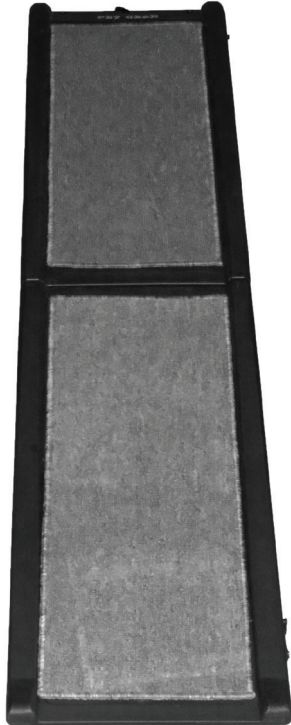

For The ON-THE-GO Pet™

INSTRUCTION MANUAL FULL LENGTH BI-FOLD PET RAMP

TL9166

To see our full line of products, visit us online at: www.petgearinc.com

CUSTOMER SERVICE HELP DESK

customerservice@petgearinc.com

Toll-Free 877-752-9123 - Eastern Standard Time 8am-3pm, Monday through Friday

PARTS LIST

Check that you have all the parts shown BEFORE assembling your product.
If any parts are missing, call Customer Service.

Ramp

Security Strap

INSTRUCTIONS FOR USE

Step 1. Unfold ramp and place on firm surface with carpet surface facing up (Figure A).

A.

INSTRUCTIONS FOR USE

Watch for pinch points while unfolding ramp (Figure B).

Step 2. Be sure the ramp is secure and all four corners are supported.

Step 3. If used on the rear entrance of a van or SUV, attach the security strap to the floor door latch, as shown (Figure C).

FABRIC CARE