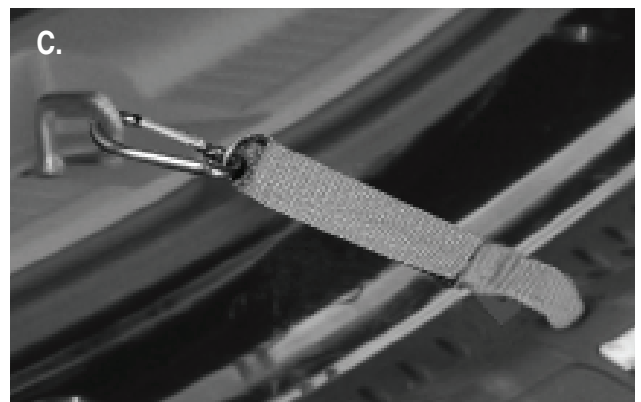

Ramp

Security Strap

INSTRUCTIONS FOR USE

Step 1. Unfold ramp and place on firm surface with carpet surface facing up (Figure A).

A.

INSTRUCTIONS FOR USE

Watch for pinch points while unfolding ramp (Figure B).

Step 2. Be sure the ramp is secure and all four corners are supported.

Step 3. If used on the rear entrance of a van or SUV, attach the security strap to the floor door latch, as shown (Figure C).

FABRIC CARE