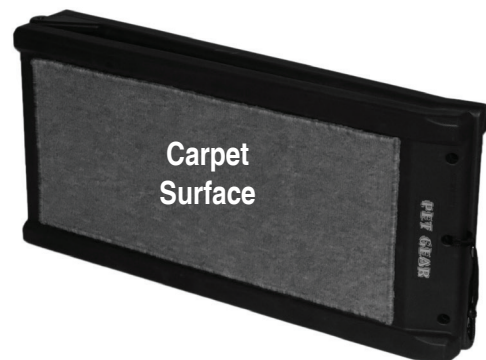

Ramp

Security Strap

INSTRUCTIONS FOR USE

Step 1. Unfold ramp and place on firm surface with carpet surface facing up (Figure A).

A.

INSTRUCTIONS FOR USE

Watch for pinch points while unfolding ramp (Figure B).

Step 2. Be sure the ramp is secure and all four corners are supported.

Step 3. If used on the rear entrance of a van or SUV, attach the security strap to the floor door latch, as shown (Figure C).

FABRIC CARE