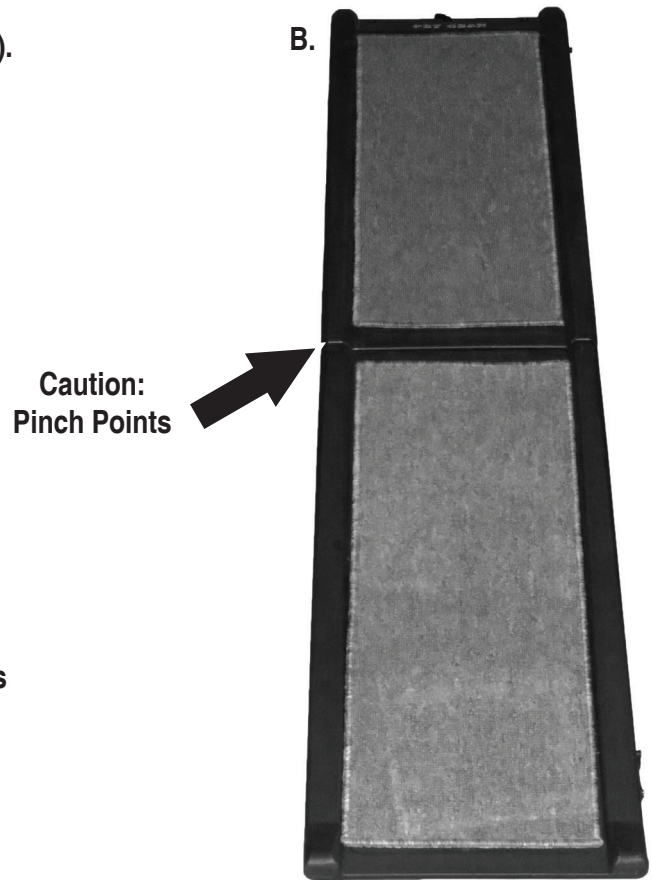

Ramp

Security Strap

INSTRUCTIONS FOR USE

Step 1. Unfold ramp and place on firm surface with carpet surface facing up (Figure A).

A.

INSTRUCTIONS FOR USE

Watch for pinch points while unfolding ramp (Figure B).

Step 2. Be sure the ramp is secure and all four corners are supported.

Step 3. If used on the rear entrance of a van or SUV, attach the security strap to the floor door latch, as shown (Figure C).

FABRIC CARE