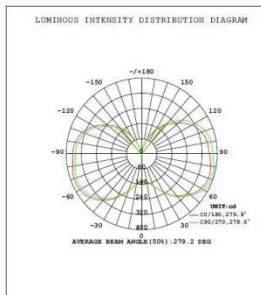

K10 Series

360° LED Corn Bulb

Power	27w/36w/45w/54w/75w
LEDs Type	Epistar 2835/Samsung2835
Lumen Per Watt	140-150lm/w
Driver	Internal Driver
Base	E26, E27, E39, E40
Input Voltage	AC100-277V, 50-60Hz
Beam Angle	360°
CCT	2700K-6500K
CRI	>80
Power Factor	>0.9
Surge Protection	6KV
Life Span	50,000 Hours
Warranty	5 years
Certificates	DLC, UL, cUL, CE, ROHS

50,000 hours
lamp life

Up to 80%
direct energy
saving

5 Years
warranty

Samsung/Epistar

Rubycon

6KV Surge Protection

Silicone gaskets

Model NO	Watt(w)	Lumen(lm)	LED QTY	Dimensions(mm)	Unit N.W(kg)
BB-0036	36	5040-5400	234	Φ95*210	0.82
BB-0054	54	7560-8100	360	Φ95*260	1.21