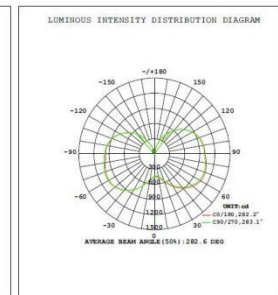

K10 Series

360° LED Corn Bulb

Power	27w/36w/45w/54w/75w
LEDs Type	Epistar 2835/Samsung2835
Lumen Per Watt	140-150lm/w
Driver	Internal Driver
Base	E26, E27, E39, E40
Input Voltage	AC100-277V, 50-60Hz
Beam Angle	360°
CCT	2700K-6500K
CRI	>80
Power Factor	>0.9
Surge Protection	6KV
Life Span	50,000 Hours
Warranty	5 years
Certificates	DLC, UL, cUL, CE, ROHS

50,000 hours
lamp life

Up to 80%
direct energy
saving

5 Years
warranty

Samsung/Epistar

Rubycon

6KV Surge Protection

Silicone gaskets

Model NO	Watt(w)	Lumen(lm)	LED QTY	Dimensions(mm)	Unit N.W(kg)
BB-0036	36	5040-5400	234	Φ95*210	0.82
BB-0054	54	7560-8100	360	Φ95*260	1.21

Model No.	Pack Qty	Box Size	G.W./ Box	Carton Size	G.W./ CTN
BB-0036	12 pcs/ctn	110*110*260mm	0.91kg	456*342*280mm	11.30kg
BB-0054	12 pcs/ctn	110*110*310mm	1.32kg	456*342*330mm	16.70kg