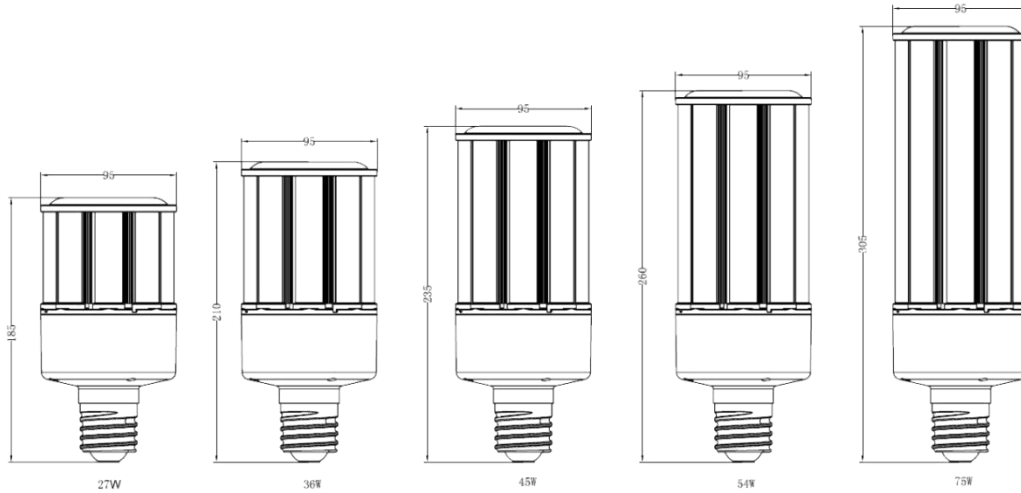

Dimension

Packing info

Model No.	Pack Qty	Box Size	G.W./ Box	Carton Size	G.W./ CTN
BB-0036	12 pcs/ctn	110*110*260mm	0.91kg	456*342*280mm	11.30kg
BB-0054	12 pcs/ctn	110*110*310mm	1.32kg	456*342*330mm	16.70kg