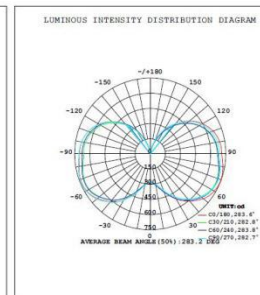

K10 Series

360° LED Corn Bulb

Power	27w/36w/45w/54w/75w
LEDs Type	Epistar 2835/Samsung2835
Lumen Per Watt	140-150lm/w
Driver	Internal Driver
Base	E26, E27, E39, E40
Input Voltage	AC100-277V, 50-60Hz
Beam Angle	360°
CCT	2700K-6500K
CRI	>80
Power Factor	>0.9
Surge Protection	6KV
Life Span	50,000 Hours
Warranty	5 years
Certificates	DLC, UL, cUL, CE, ROHS

50,000 hours
lamp life

Up to 80%
direct energy
saving

5 Years
warranty

Samsung/Epistar

Rubycon

6KV Surge Protection

Silicone gaskets

Model NO	Watt(w)	Lumen(lm)	LED QTY	Dimensions(mm)	Unit N.W(kg)
BB-0036	36	5040-5400	234	Φ95*210	0.82
BB-0054	54	7560-8100	360	Φ95*260	1.21