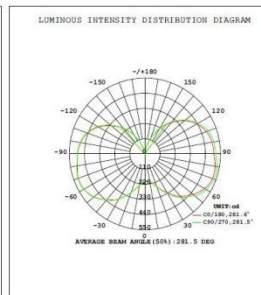

K10 Series

360° LED Corn Bulb

Power	27w/36w/45w/54w/75w
LEDs Type	Epistar 2835/Samsung2835
Lumen Per Watt	140-150lm/w
Driver	Internal Driver
Base	E26, E27, E39, E40
Input Voltage	AC100-277V, 50-60Hz
Beam Angle	360°
CCT	2700K-6500K
CRI	>80
Power Factor	>0.9
Surge Protection	6KV
Life Span	50,000 Hours
Warranty	5 years
Certificates	DLC, UL, cUL, CE, ROHS

50,000 hours
lamp life

Up to 80%
direct energy
saving

5 Years
warranty

Samsung/Epistar

Rubycon

6KV Surge Protection

Silicone gaskets

Model NO	Watt(w)	Lumen(lm)	LED QTY	Dimensions(mm)	Unit N.W(kg)
BB-0036	36	5040-5400	234	Φ95*210	0.82
BB-0054	54	7560-8100	360	Φ95*260	1.21

Model No.	Pack Qty	Box Size	G.W./ Box	Carton Size	G.W./ CTN
BB-0036	12 pcs/ctn	110*110*260mm	0.91kg	456*342*280mm	11.30kg
BB-0054	12 pcs/ctn	110*110*310mm	1.32kg	456*342*330mm	16.70kg