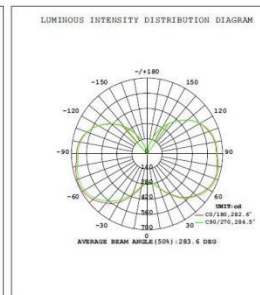

K10 Series

360° LED Corn Bulb

Power	27w/36w/45w/54w/75w
LEDs Type	Epistar 2835/Samsung2835
Lumen Per Watt	140-150lm/w
Driver	Internal Driver
Base	E26, E27, E39, E40
Input Voltage	AC100-277V, 50-60Hz
Beam Angle	360°
CCT	2700K-6500K
CRI	>80
Power Factor	>0.9
Surge Protection	6KV
Life Span	50,000 Hours
Warranty	5 years
Certificates	DLC, UL, cUL, CE, ROHS

50,000 hours
lamp life

Up to 80%
direct energy
saving

5 Years
warranty

Samsung/Epistar

Rubycon

6KV Surge Protection

Silicone gaskets

Model NO	Watt(w)	Lumen(lm)	LED QTY	Dimensions(mm)	Unit N.W(kg)
BB-0036	36	5040-5400	234	Φ95*210	0.82
BB-0054	54	7560-8100	360	Φ95*260	1.21

Model No.	Pack Qty	Box Size	G.W./ Box	Carton Size	G.W./ CTN
BB-0036	12 pcs/ctn	110*110*260mm	0.91kg	456*342*280mm	11.30kg
BB-0054	12 pcs/ctn	110*110*310mm	1.32kg	456*342*330mm	16.70kg