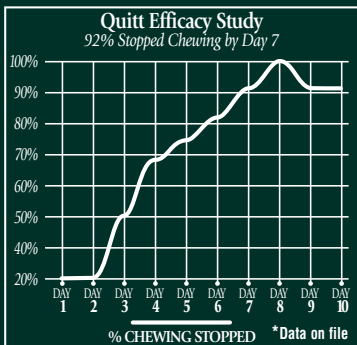

Quitt® Pellets

Easy to use – guaranteed to work

Quitt is a daily feed supplement guaranteed to stop wood chewing in 7 days or less. It's highly palatable and easier to use than paints, sprays and restraints.

GUARANTEED ANALYSIS Per Serving (2 Ounces)

Crude Protein, min.	12.00%
Crude Fat, min.	6.00%
Linoleic Acid (Omega 6)	58.00%
Alpha-Linolenic (Omega 3)	1.00%
Crude Fiber, max.	14.50%
Ash, max.	16.50%
Moisture, min.	10.00%
Calcium, min.	2.00%
Calcium, max.	2.50%
Phosphorus, min.	1.50%
Ascorbic Acid (vitamin C), min.	80 mg
Vitamin A, min.	3300 IU
Vitamin D₃, min.	800 IU
Vitamin E, min.	3.50 IU

FEEDING DIRECTIONS: 1 oz scoop enclosed
Feed 2 oz a day

INGREDIENTS: dehydrated alfalfa meal, wheat middlings, sodium acetate, vegetable oil, dicalcium phosphate, dried beet molasses, ammonium lignosulfonate, magnesium sulfate, calcium propionate, potassium sulfate, ferrous sulfate, zinc sulfate, ascorbic acid (source of vitamin C), choline chloride, artificial flavor, manganese oxide, zinc oxide, copper sulfate, niacin, calcium pantothenate, vitamin E supplement, riboflavin, vitamin A supplement, potassium iodate, cobalt carbonate, sodium selenite, folic acid, vitamin D₃ supplement, vitamin B₁₂ supplement, BHT, BHA (preservatives)

May not be effective in the prevention of cribbing.

FARNAM HORSE PRODUCTS
A Division of Farnam Companies, Inc.
P.O. Box 34820 • Phoenix, Arizona 85067-4820