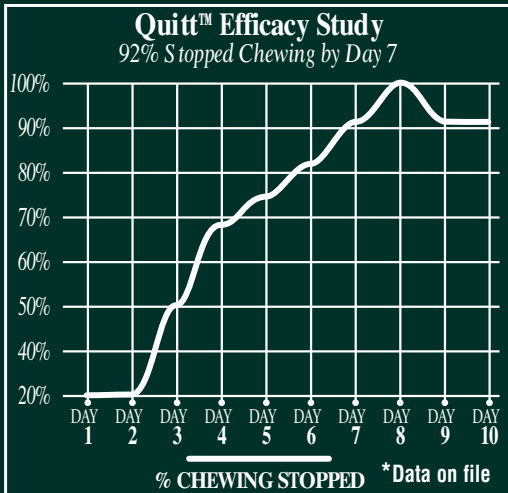

Quitt® Pellets

Easy to use – guaranteed to work

Quitt is a daily feed supplement guaranteed to stop wood chewing in 7 days or less. It's highly palatable and easier to use than paints, sprays and restraints.

GUARANTEED ANALYSIS Per Serving (2 Ounces)

Crude Protein, min.	12.00%
Crude Fat, min.	6.00%
Linoleic Acid (Omega 6)	58.00%
Alpha-Linolenic (Omega 3)	1.00%
Crude Fiber, max.	14.50%
Ash, max.	16.50%
Moisture, min.	10.00%
Calcium, min.	2.00%
Calcium, max.	2.50%
Phosphorus, min.	1.50%
Ascorbic Acid (vitamin C), min.	80 mg
Vitamin A, min.	3300 IU
Vitamin D₃, min.	800 IU
Vitamin E, min.	3.50 IU

FEEDING DIRECTIONS: 1 oz scoop enclosed
Feed 2 oz a day

INGREDIENTS: dehydrated alfalfa meal, wheat middlings, sodium acetate, vegetable oil, dicalcium phosphate, dried beet molasses, ammonium lignosulfonate, magnesium sulfate, calcium propionate, potassium sulfate, ferrous sulfate, zinc sulfate, ascorbic acid (source of vitamin C), choline chloride, artificial flavor, manganese oxide, zinc oxide, copper sulfate, niacin, calcium pantothenate, vitamin E supplement, riboflavin, vitamin A supplement, potassium iodate, cobalt carbonate, sodium selenite, folic acid, vitamin D₃ supplement, vitamin B₁₂ supplement, BHT, BHA (preservatives)

May not be effective in the prevention of cribbing.