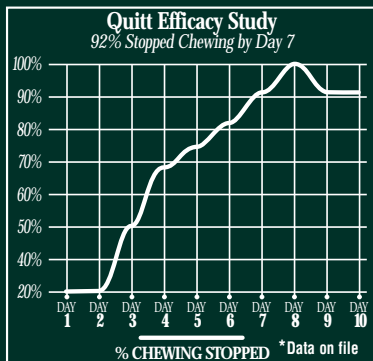

Quitt® Pellets

Easy to use – guaranteed to work

Quitt is a daily feed supplement guaranteed to stop wood chewing in 7 days or less. It's highly palatable and easier to use than paints, sprays and restraints.

GUARANTEED ANALYSIS Per Serving (2 Ounces)

Crude Protein, min.	12.00%
Crude Fat, min.	6.00%
Linoleic Acid (Omega 6)	58.00%
Alpha-Linolenic (Omega 3)	1.00%
Crude Fiber, max.	14.50%
Ash, max.	16.50%
Moisture, min.	10.00%
Calcium, min.	2.00%
Calcium, max.	2.50%
Phosphorus, min.	1.50%
Ascorbic Acid (vitamin C), min.	80 mg
Vitamin A, min.	3300 IU
Vitamin D₃, min.	800 IU
Vitamin E, min.	3.50 IU

FEEDING DIRECTIONS:

1 oz scoop enclosed
Feed 2 oz a day

INGREDIENTS: dehydrated alfalfa meal, wheat middlings, sodium acetate, vegetable oil, dicalcium phosphate, dried beet molasses, ammonium lignosulfonate, magnesium sulfate, calcium propionate, potassium sulfate, ferrous sulfate, zinc sulfate, ascorbic acid (source of vitamin C), choline chloride, artificial flavor, manganese oxide, zinc oxide, copper sulfate, niacin, calcium pantothenate, vitamin E supplement, riboflavin, vitamin A supplement, potassium iodate, cobalt carbonate, sodium selenite, folic acid, vitamin D₃ supplement, vitamin B₁₂ supplement, BHT, BHA (preservatives)

FARNAM HORSE PRODUCTS
A Division of Farnam Companies, Inc.
P.O. Box 34820 • Phoenix, Arizona 85067-4820

www.farnamhorse.com
Product Code: 3004321

©2003, 2005 Farnam Companies, Inc. 05-1297

For more information, call 1-800-234-2269